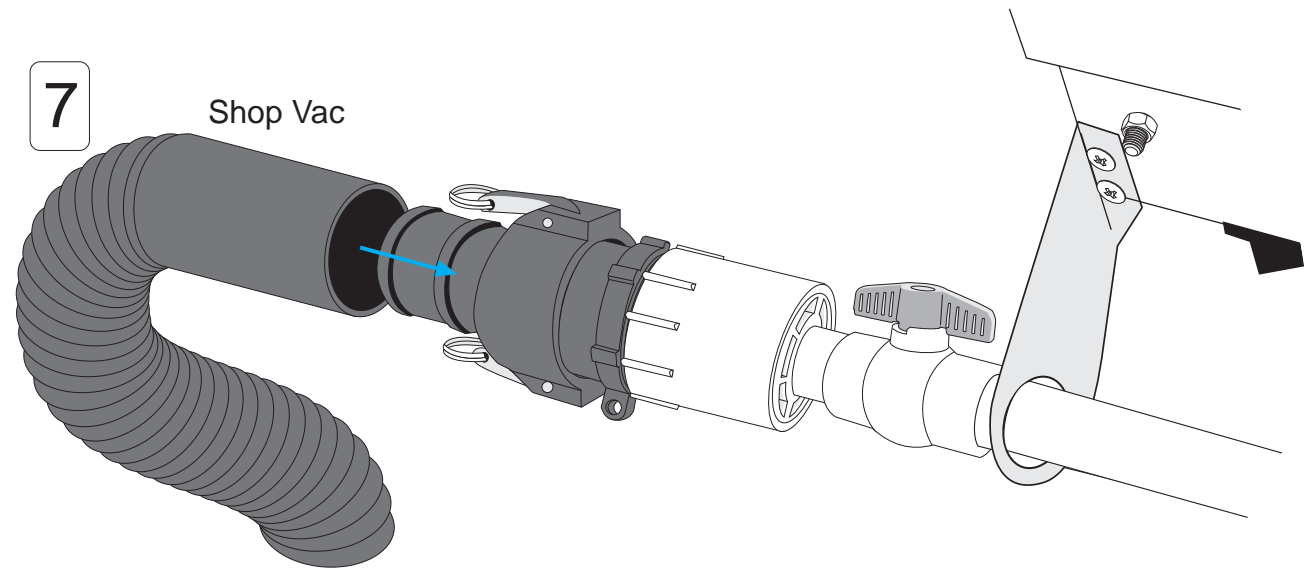

SAFETY PRECAUTION

C. How to Assembly

Single Pod Plumbing Connection

1. Attach the Pipe Holder

Adjust the position of the pipe handle according to the direction of the pipe installation path you want. Use a hand drill to make the job easier.

If you don't use vaccum system then just direct the plumbing into your sewer holes.
The setup are depends on your place conditions.

Multiple Pod Plumbing

Two Pods Plumbing System

You can use Vaccum or sewer systems.
The setup are depends on your place or your needs conditions.

Multiple Pod Plumbing

Three or more Pods Plumbing System

to the Sewer or Vaccum Single Pod Plumbbing Connection System