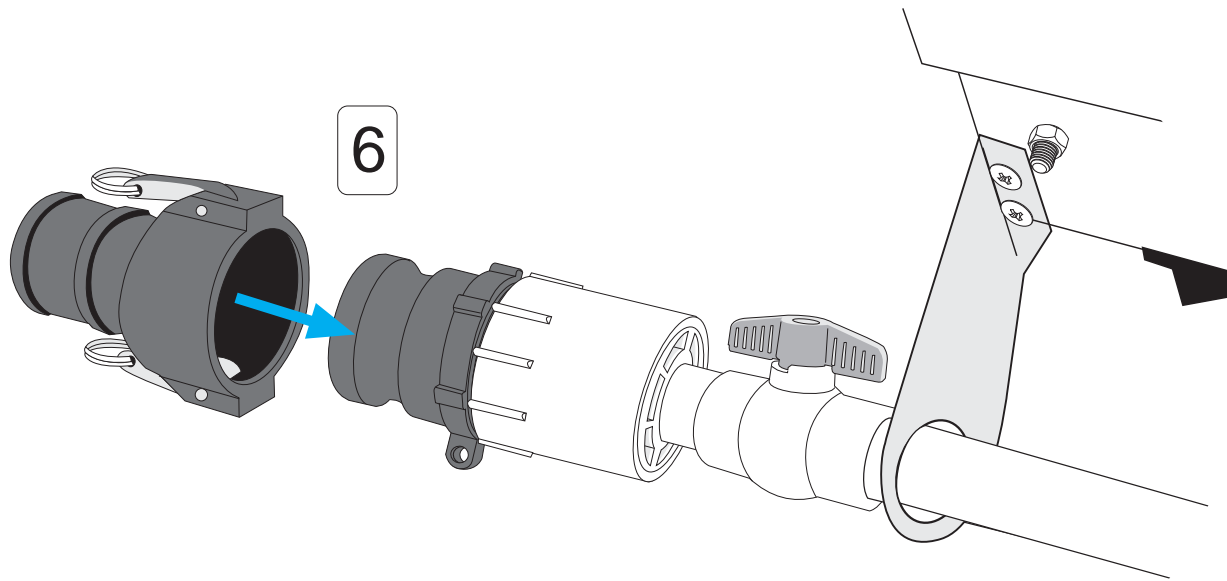

SAFETY PRECAUTION

C. How to Assembly

Single Pod Plumbing Connection

1. Attach the Pipe Holder

Adjust the position of the pipe handle according to the direction of the pipe installation path you want. Use a hand drill to make the job easier.

If you don't use vaccum system then just direct the plumbing into your sewer holes.
The setup are depends on your place conditions.

Multiple Pod Plumbing

Two Pods Plumbing System

You can use Vaccum or sewer systems.
The setup are depends on your place or your needs conditions.

Multiple Pod Plumbing

Three or more Pods Plumbing System

to the Sewer or Vaccum Single Pod Plumbbing Connection System