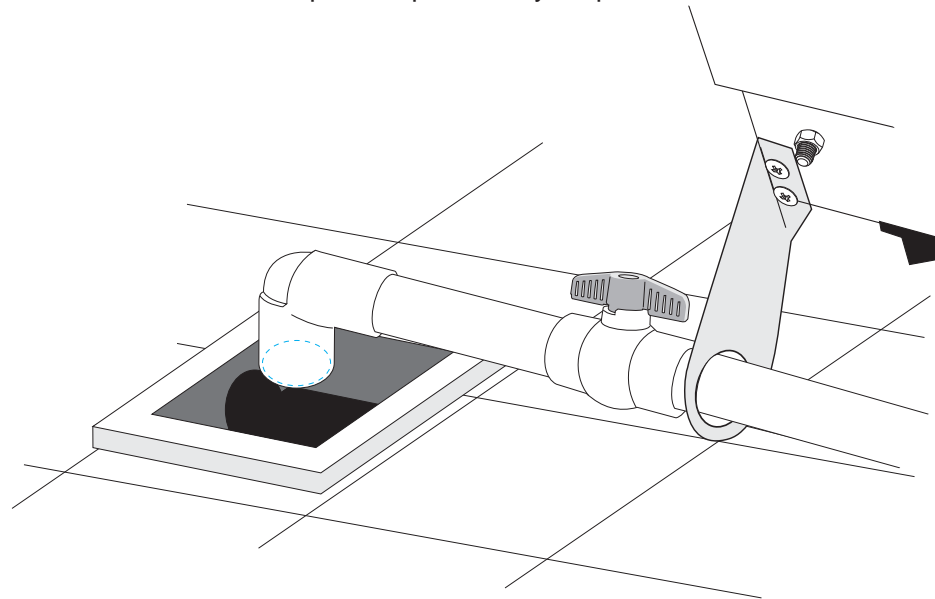

SAFETY PRECAUTION

C. How to Assembly

Single Pod Plumbing Connection

1. Attach the Pipe Holder

Adjust the position of the pipe handle according to the direction of the pipe installation path you want. Use a hand drill to make the job easier.

If you don't use vaccum system then just direct the plumbing into your sewer holes.
The setup are depends on your place conditions.

Multiple Pod Plumbing

Two Pods Plumbing System

You can use Vaccum or sewer systems.
The setup are depends on your place or your needs conditions.

Multiple Pod Plumbing

Three or more Pods Plumbing System

to the Sewer or Vaccum Single Pod Plumbbing Connection System