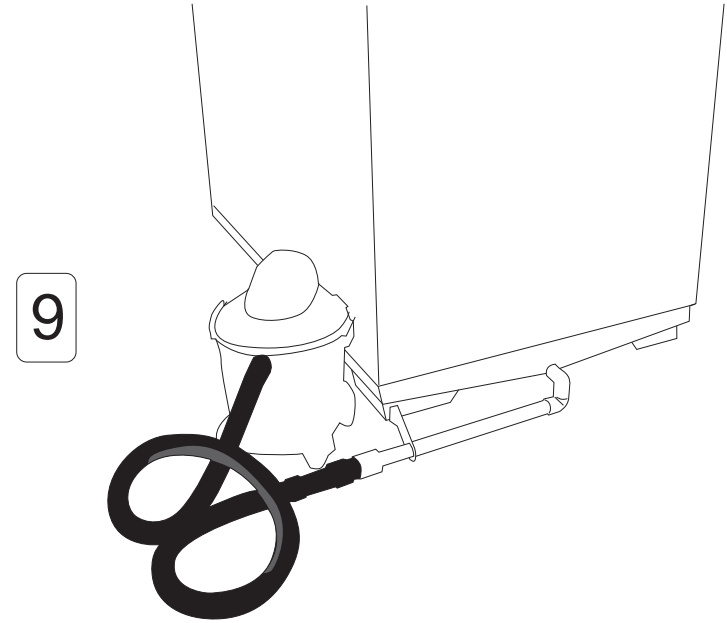

SAFETY PRECAUTION

C. How to Assembly

Single Pod Plumbing Connection

1. Attach the Pipe Holder

Adjust the position of the pipe handle according to the direction of the pipe installation path you want. Use a hand drill to make the job easier.

If you don't use vaccum system then just direct the plumbing into your sewer holes.
The setup are depends on your place conditions.

Multiple Pod Plumbing

Two Pods Plumbing System

You can use Vaccum or sewer systems.
The setup are depends on your place or your needs conditions.