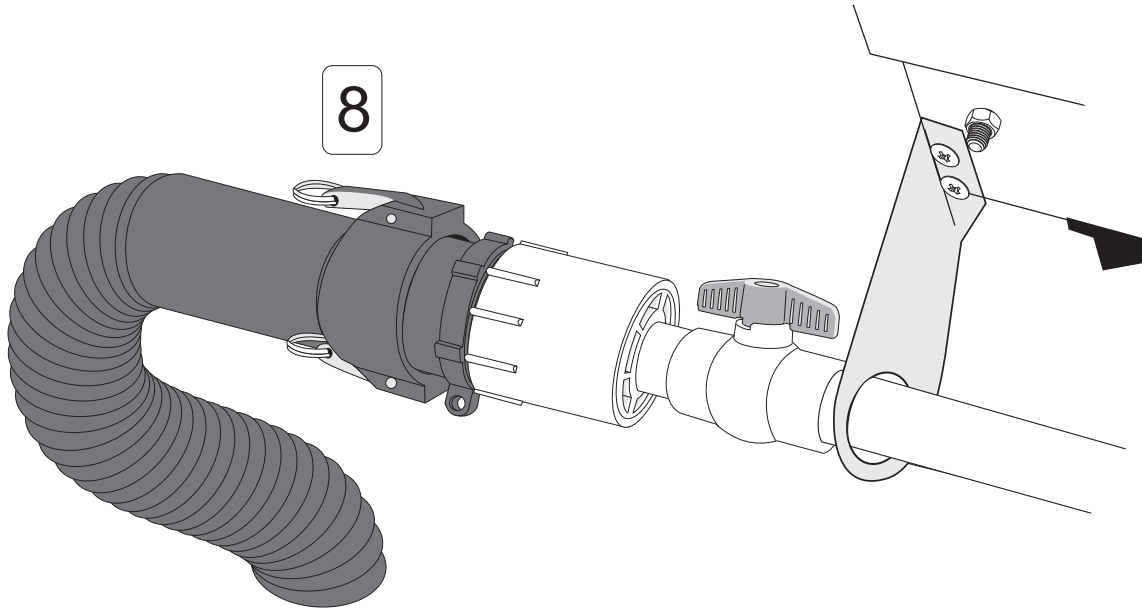

SAFETY PRECAUTION

C. How to Assembly

Single Pod Plumbing Connection

1. Attach the Pipe Holder

Adjust the position of the pipe handle according to the direction of the pipe installation path you want. Use a hand drill to make the job easier.

If you don't use vaccum system then just direct the plumbing into your sewer holes.
The setup are depends on your place conditions.

Multiple Pod Plumbing

Two Pods Plumbing System

You can use Vaccum or sewer systems.
The setup are depends on your place or your needs conditions.

Multiple Pod Plumbing

Three or more Pods Plumbing System

to the Sewer or Vaccum Single Pod Plumbbing Connection System