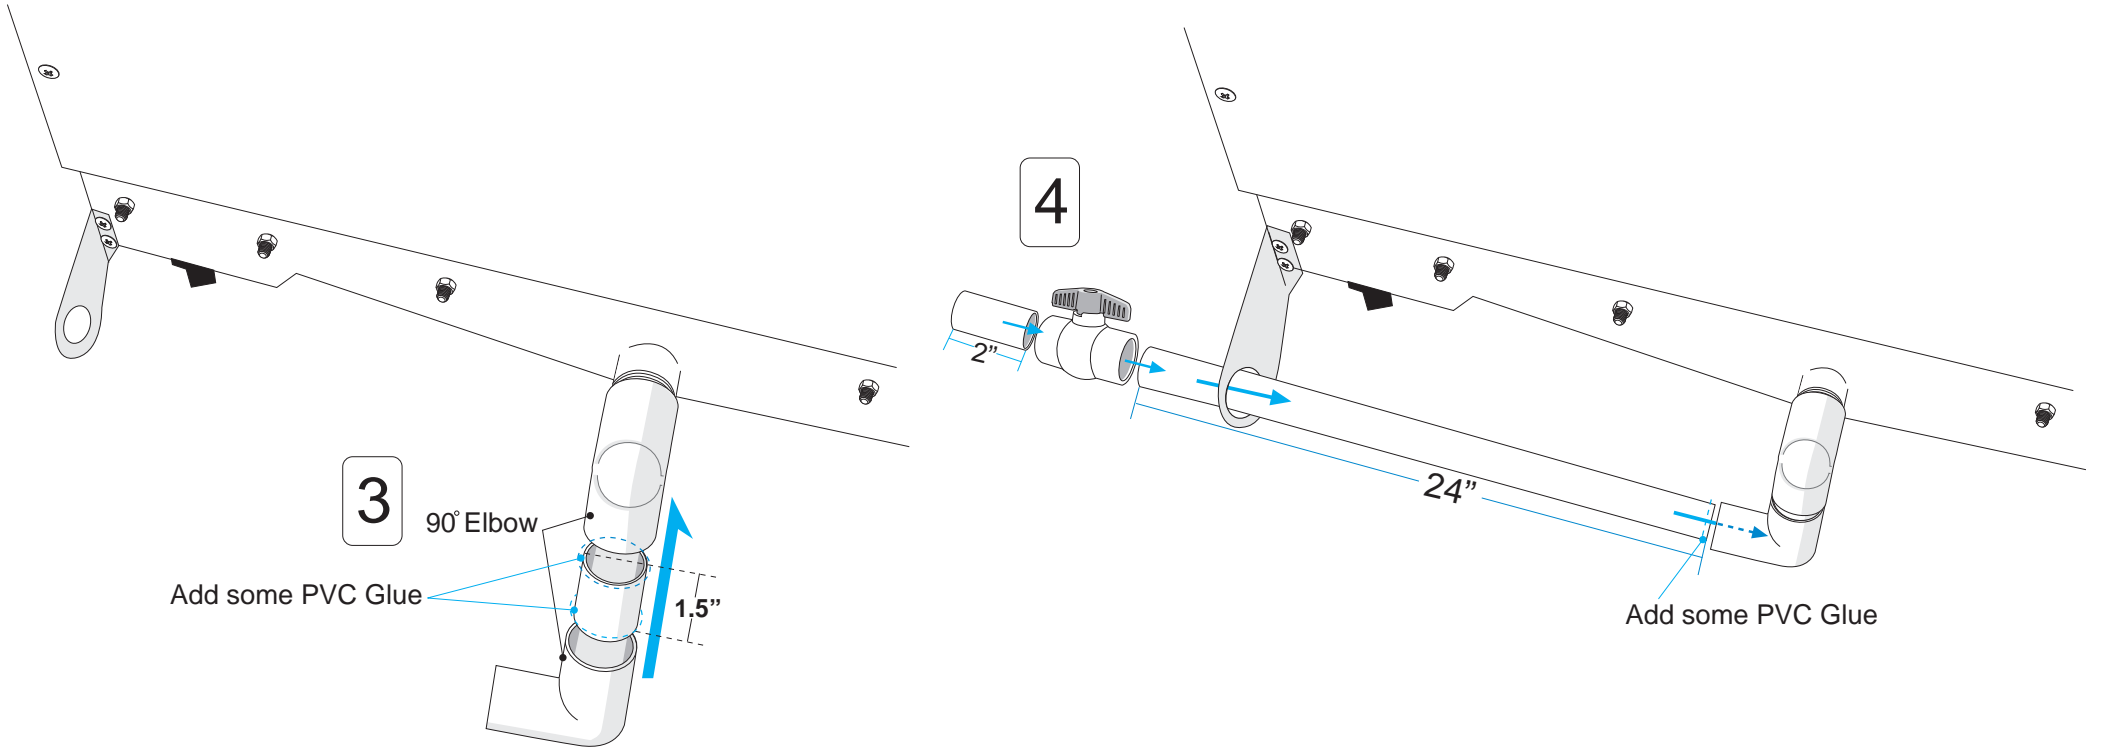

SAFETY PRECAUTION

C. How to Assembly

Single Pod Plumbing Connection

1. Attach the Pipe Holder

Adjust the position of the pipe handle according to the direction of the pipe installation path you want. Use a hand drill to make the job easier.

If you don't use vaccum system then just direct the plumbing into your sewer holes.
The setup are depends on your place conditions.

Multiple Pod Plumbing

Two Pods Plumbing System

You can use Vaccum or sewer systems.
The setup are depends on your place or your needs conditions.

Multiple Pod Plumbing

Three or more Pods Plumbing System

to the Sewer or Vaccum Single Pod Plumbbing Connection System