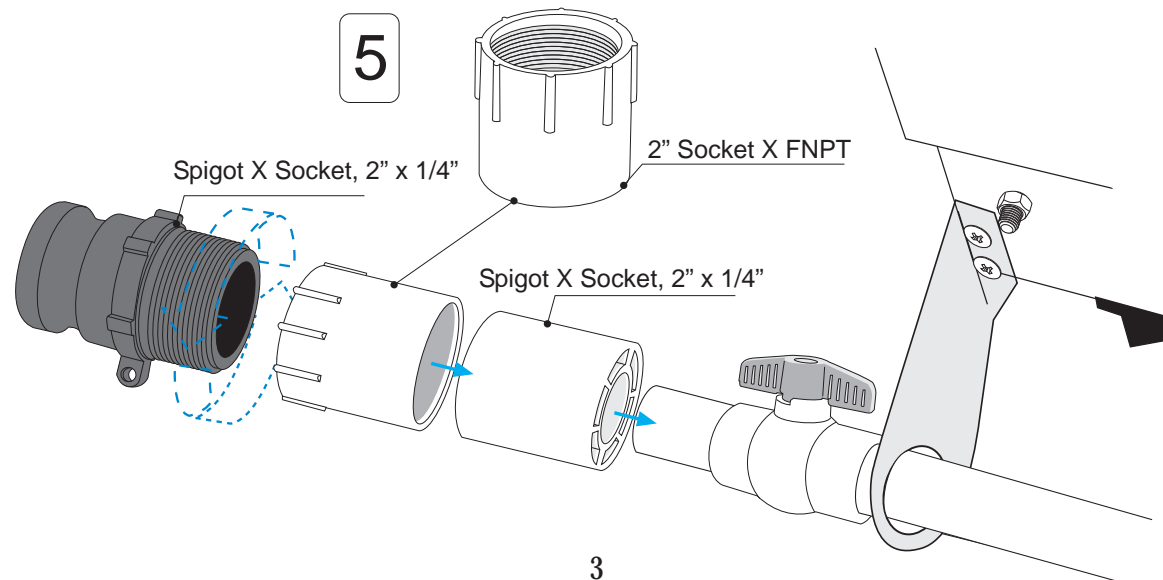

SAFETY PRECAUTION

C. How to Assembly

Single Pod Plumbing Connection

1. Attach the Pipe Holder

Adjust the position of the pipe handle according to the direction of the pipe installation path you want. Use a hand drill to make the job easier.

If you don't use vaccum system then just direct the plumbing into your sewer holes.
The setup are depends on your place conditions.

Multiple Pod Plumbing

Two Pods Plumbing System

You can use Vaccum or sewer systems.
The setup are depends on your place or your needs conditions.

Multiple Pod Plumbing

Three or more Pods Plumbing System

to the Sewer or Vaccum Single Pod Plumbbing Connection System