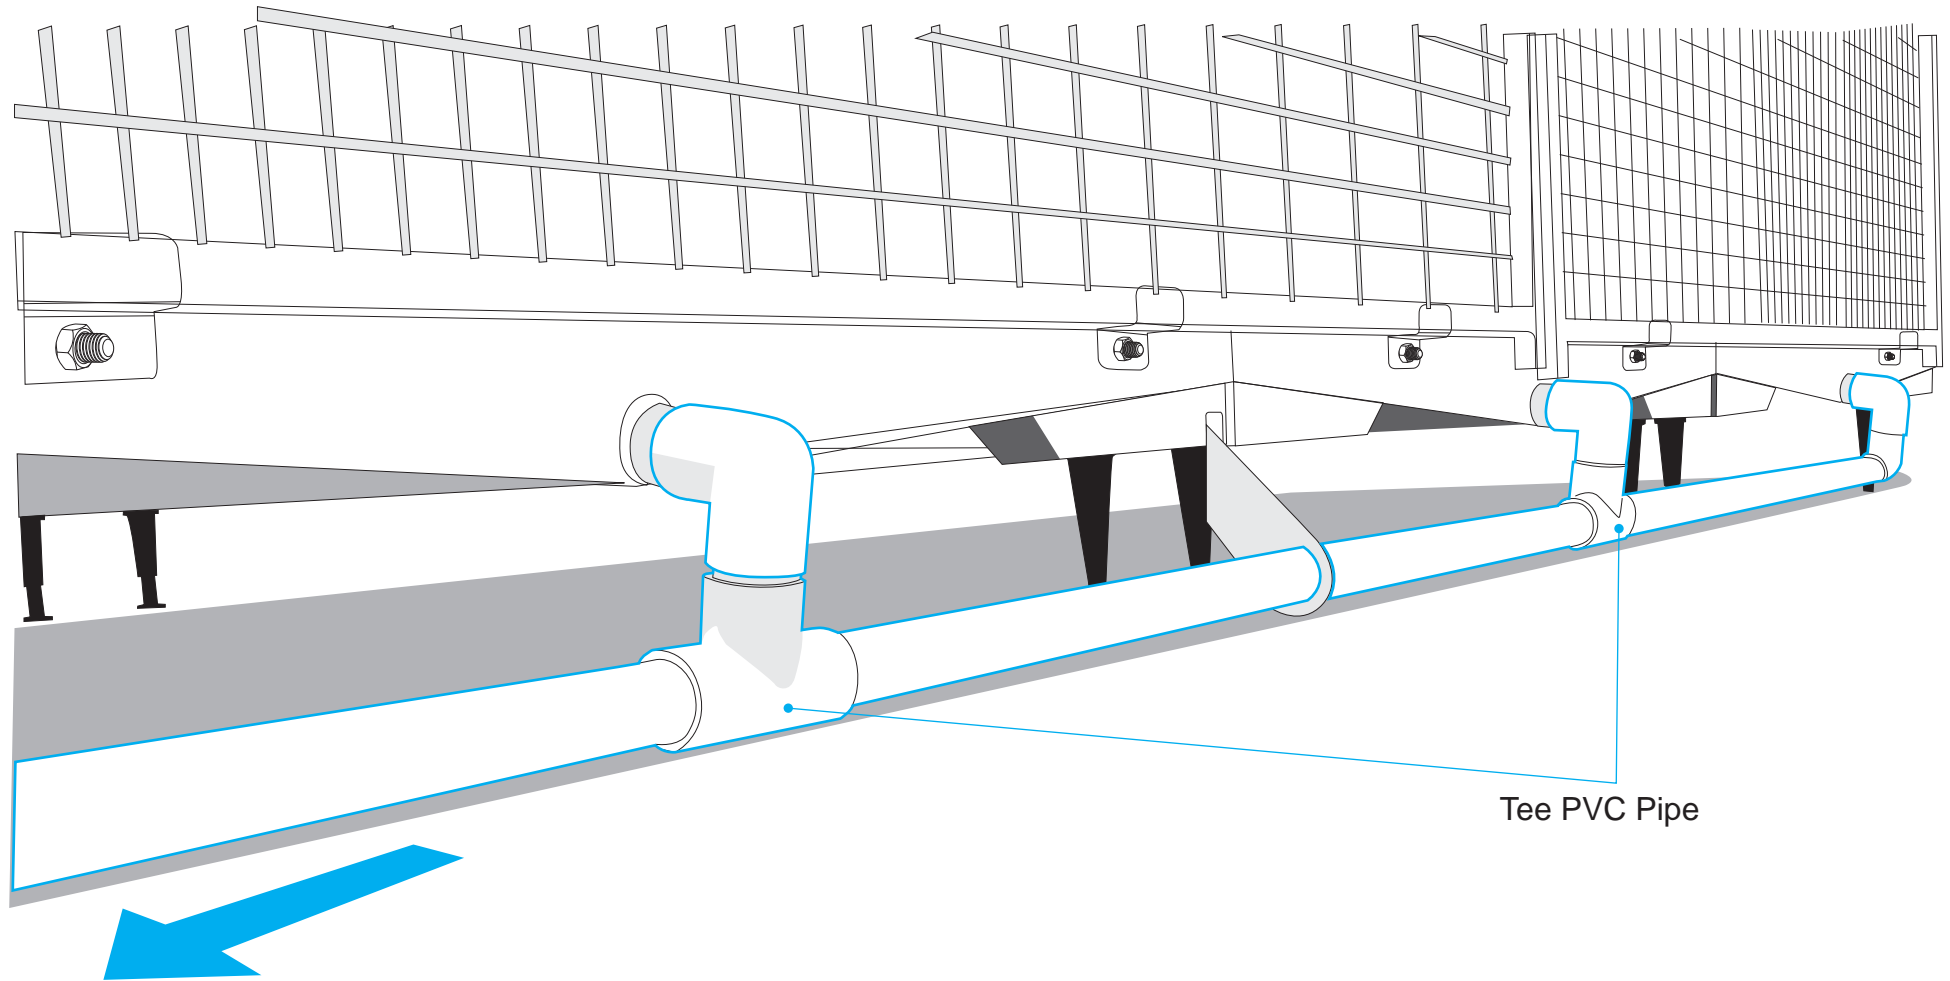

SAFETY PRECAUTION

C. How to Assembly

Single Pod Plumbing Connection

1. Attach the Pipe Holder

Adjust the position of the pipe handle according to the direction of the pipe installation path you want. Use a hand drill to make the job easier.

If you don't use vaccum system then just direct the plumbing into your sewer holes.
The setup are depends on your place conditions.

Multiple Pod Plumbing

Two Pods Plumbing System

You can use Vaccum or sewer systems.
The setup are depends on your place or your needs conditions.

Multiple Pod Plumbing

Three or more Pods Plumbing System

to the Sewer or Vaccum Single Pod Plumbbing Connection System