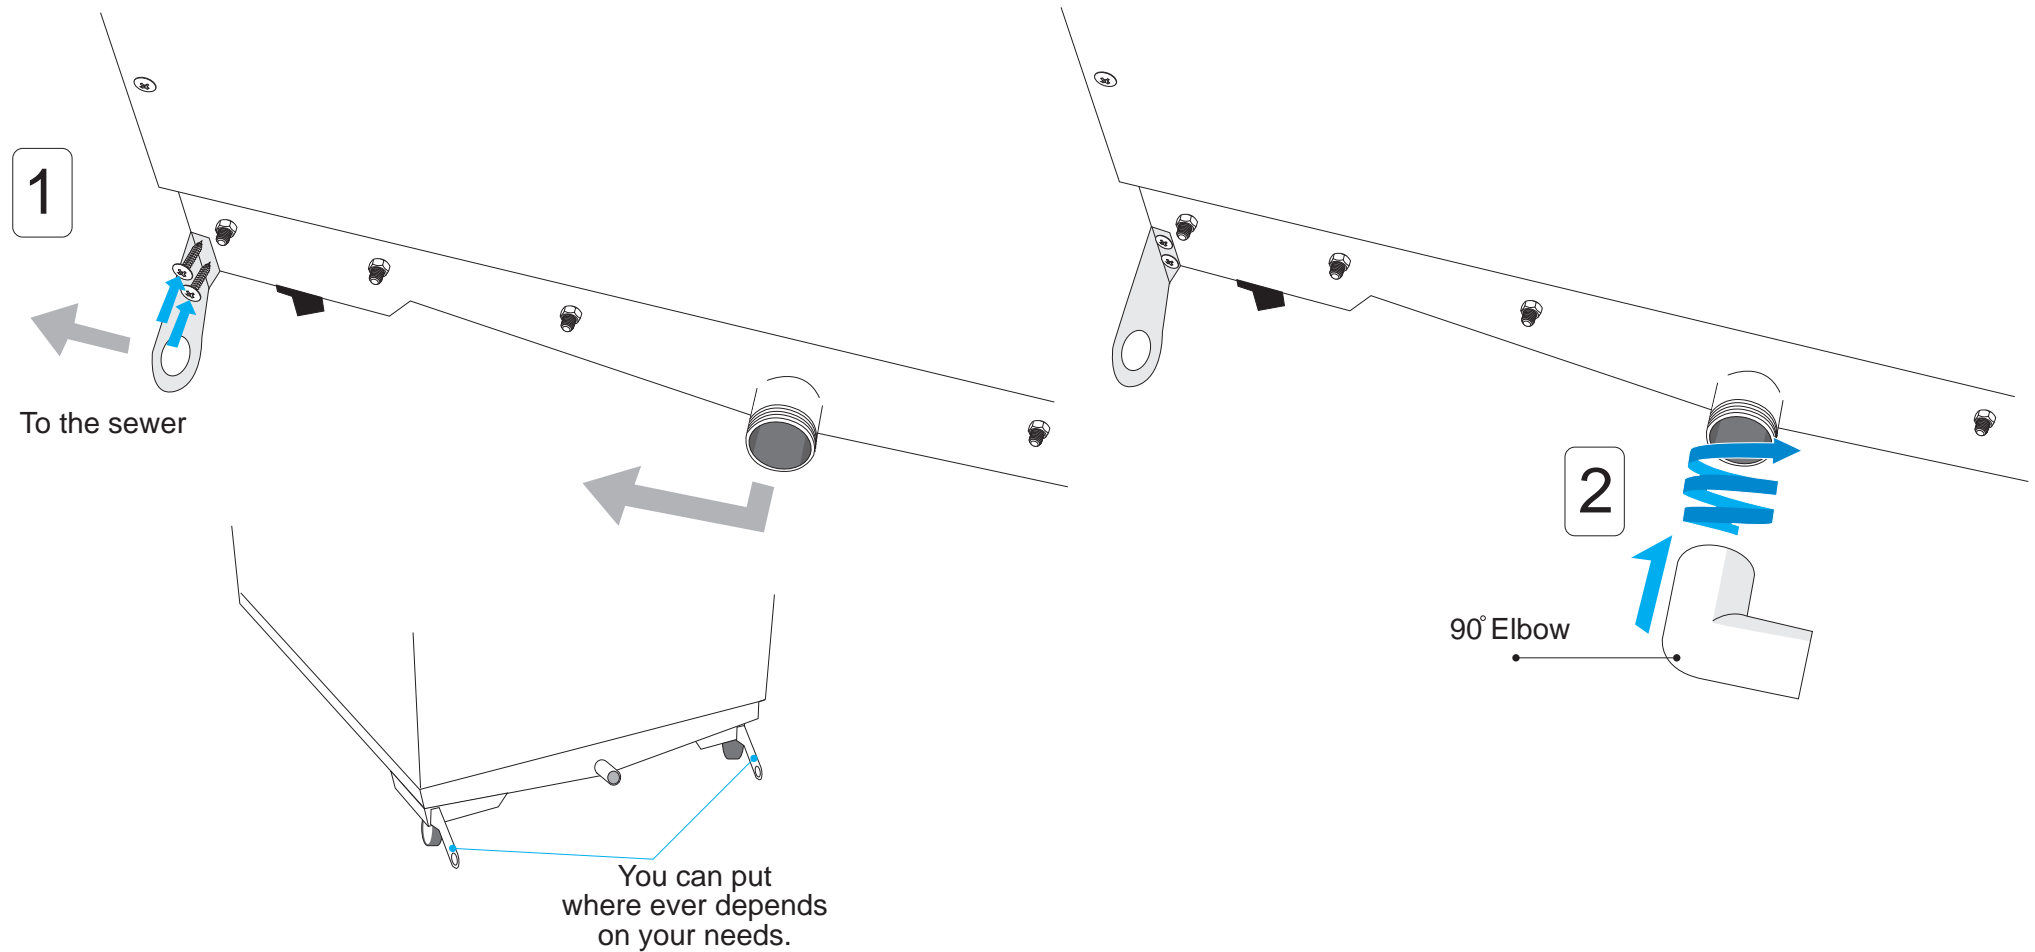

SAFETY PRECAUTION

C. How to Assembly

Single Pod Plumbing Connection

1. Attach the Pipe Holder

Adjust the position of the pipe handle according to the direction of the pipe installation path you want. Use a hand drill to make the job easier.

If you don't use vaccum system then just direct the plumbing into your sewer holes.
The setup are depends on your place conditions.

Multiple Pod Plumbing

Two Pods Plumbing System

You can use Vaccum or sewer systems.
The setup are depends on your place or your needs conditions.

Multiple Pod Plumbing

Three or more Pods Plumbing System

to the Sewer or Vaccum Single Pod Plumbbing Connection System