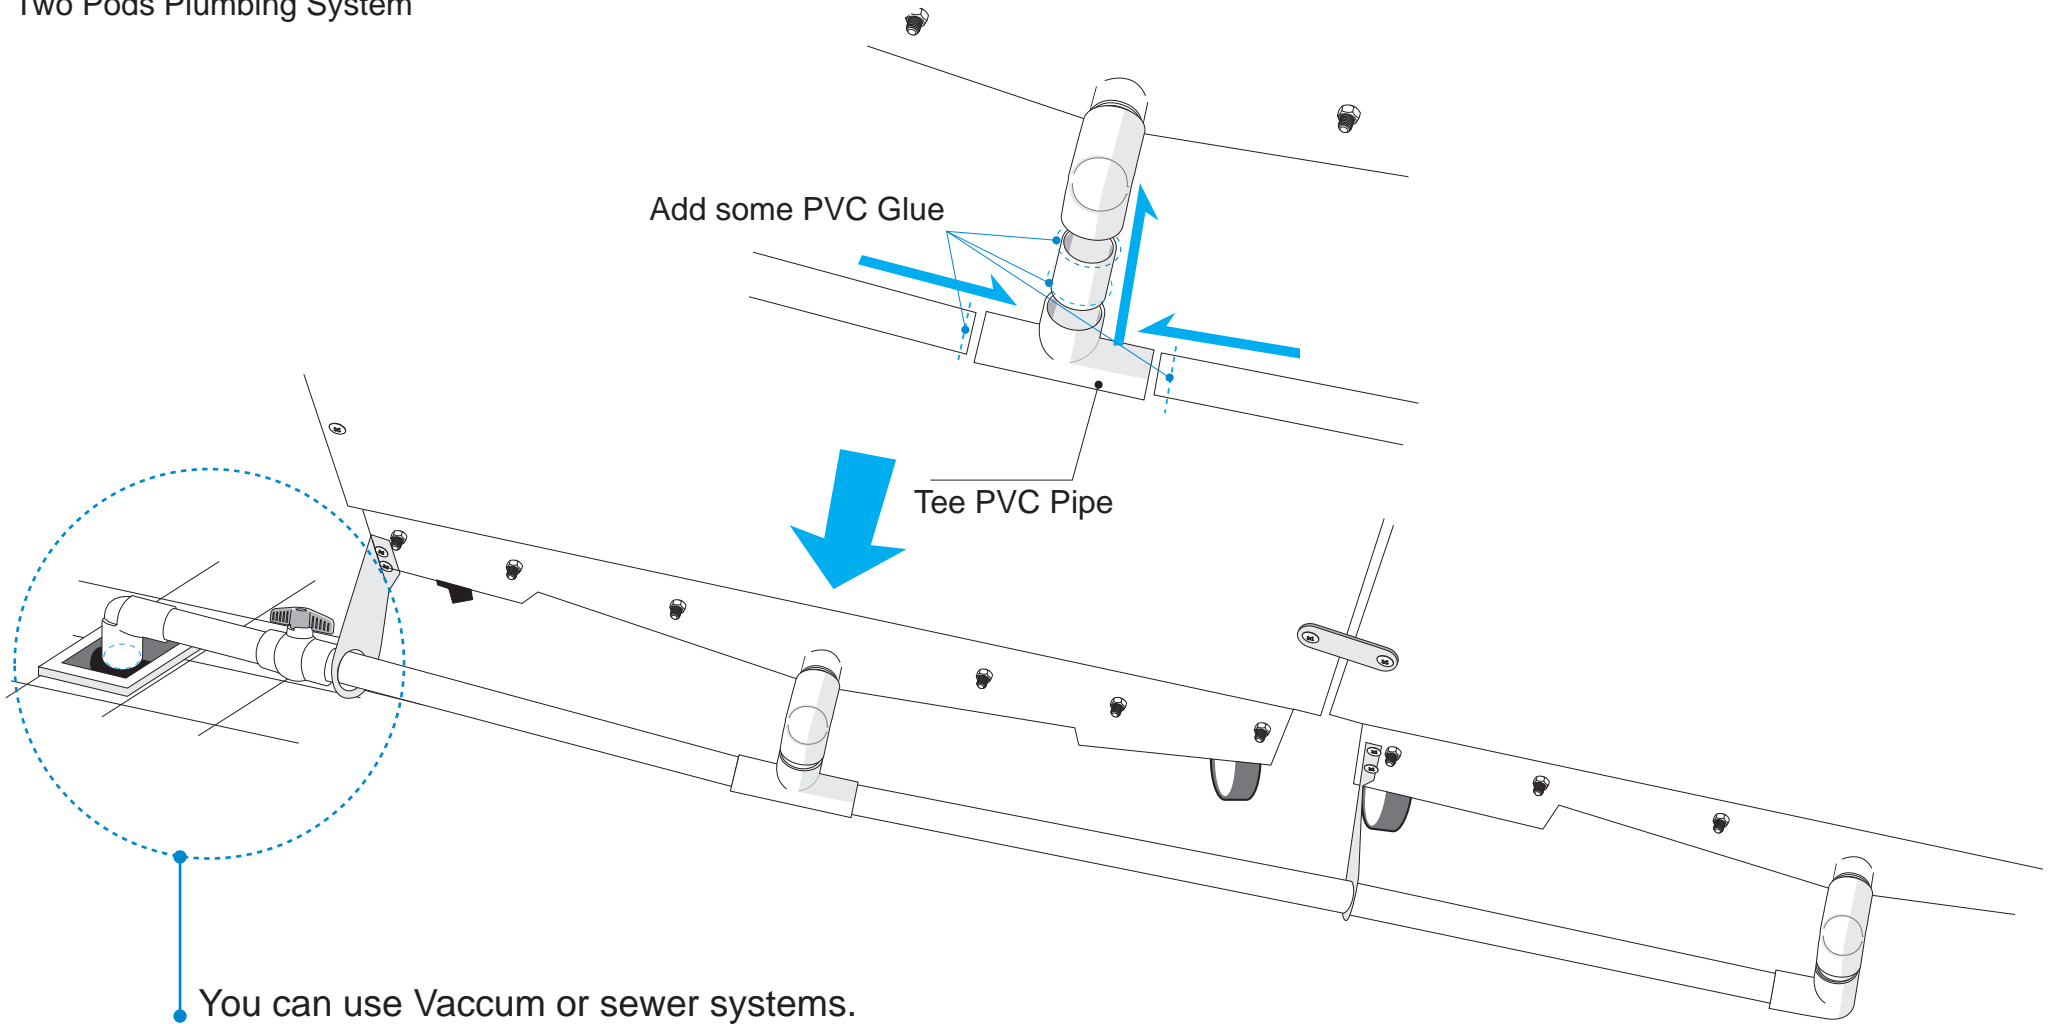

- You will be using sharp tools. Always use personal protective equipment such as gloves and safety glasses to avoid the risk of injury.
- Make sure the floor you step on is dry, free from any liquids such as oil and water when assembling this product. Use anti-slip shoes to avoid falling due to slips.
- Keep this product out of reach of electric current, as this product is made of metal that conducts electricity.
- Make sure there is adequate lighting when doing the assembly. When assembling keep it away from children and pets.

SAFETY PRECAUTION

C. How to Assembly

Single Pod Plumbing Connection

1. Attach the Pipe Holder

Adjust the position of the pipe handle according to the direction of the pipe installation path you want. Use a hand drill to make the job easier.

If you don't use vaccum system then just direct the plumbing into your sewer holes.
The setup are depends on your place conditions.

Multiple Pod Plumbing

Two Pods Plumbing System

You can use Vaccum or sewer systems.
The setup are depends on your place or your needs conditions.

Multiple Pod Plumbing

Three or more Pods Plumbing System

to the Sewer or Vaccum Single Pod Plumbbing Connection System